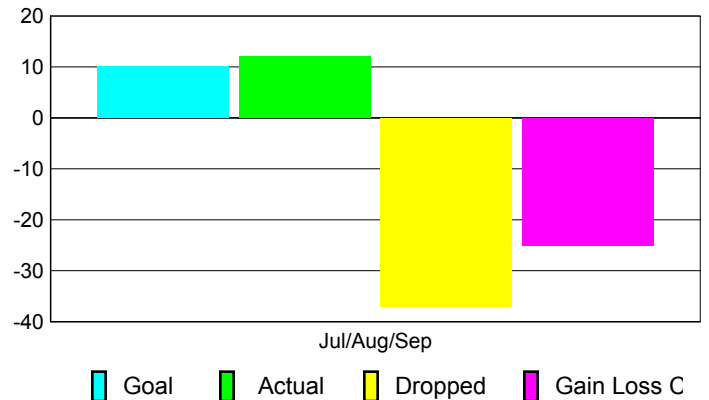

Membership Results 2010-2011

Goal, New, Dropped, Gain/Loss